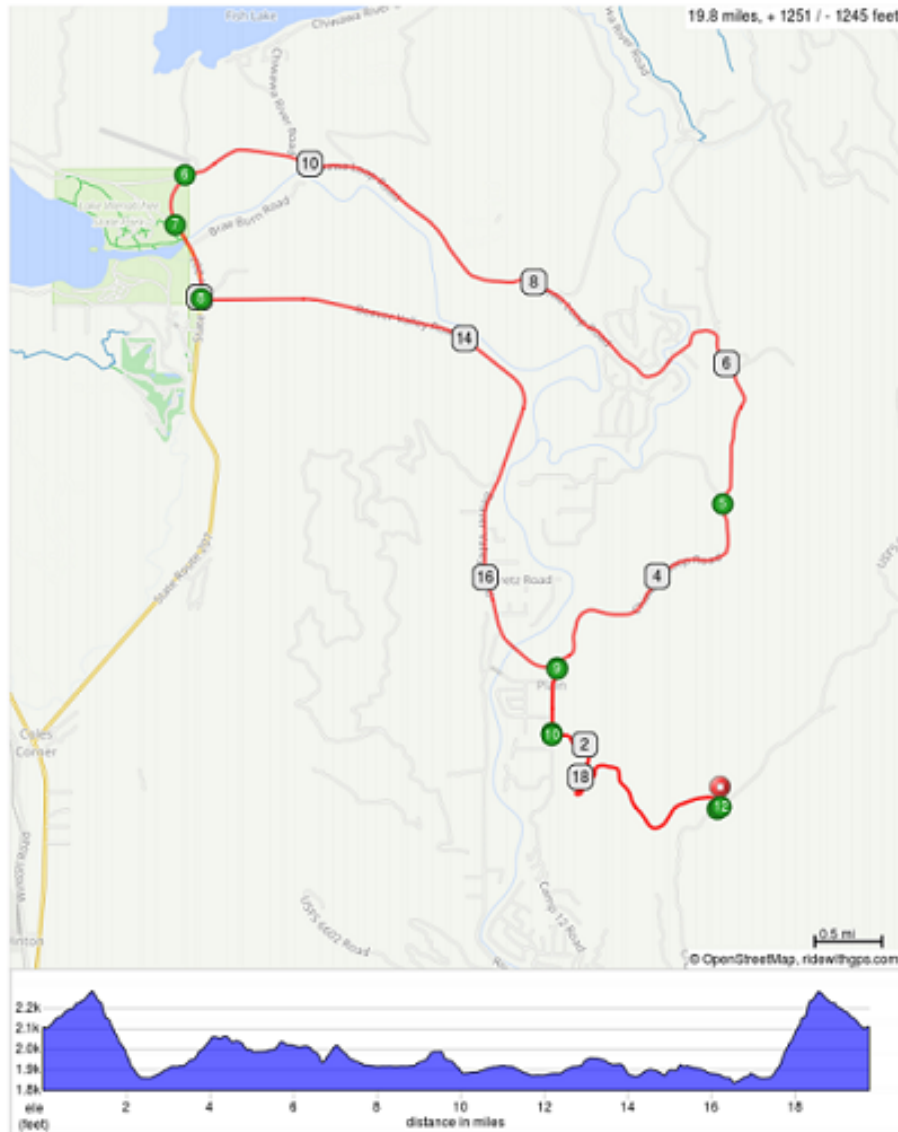

Camrec Biathlon -- 20-mile bike leg

Camrec Biathlon -- 20-mile bike leg

Num	Dist	Type	Note
1.	0.0	▶	Start of route
2.	0.0	➔	Sharp R onto Chumstick Highway
3.	2.3	➔	Slight R onto Beaver Valley Road
4.	2.8	⬆	Continue onto Chiwawa Loop Road
5.	4.9	➔	Slight R onto Chiwawa Loop Road
6.	11.0	⬅	L onto Chiwawa Loop Road
7.	11.4	⬅	L onto WA-207 S
8.	12.0	⬅	L onto Beaver Valley Rd
9.	16.9	➔	R onto Chumstick Hwy
10.	17.4	⬅	L onto State Hwy 209
11.	19.7	⬅	Sharp L onto Little Chumstick Creek Rd/NF-6106
12.	19.8	🚩	End of route